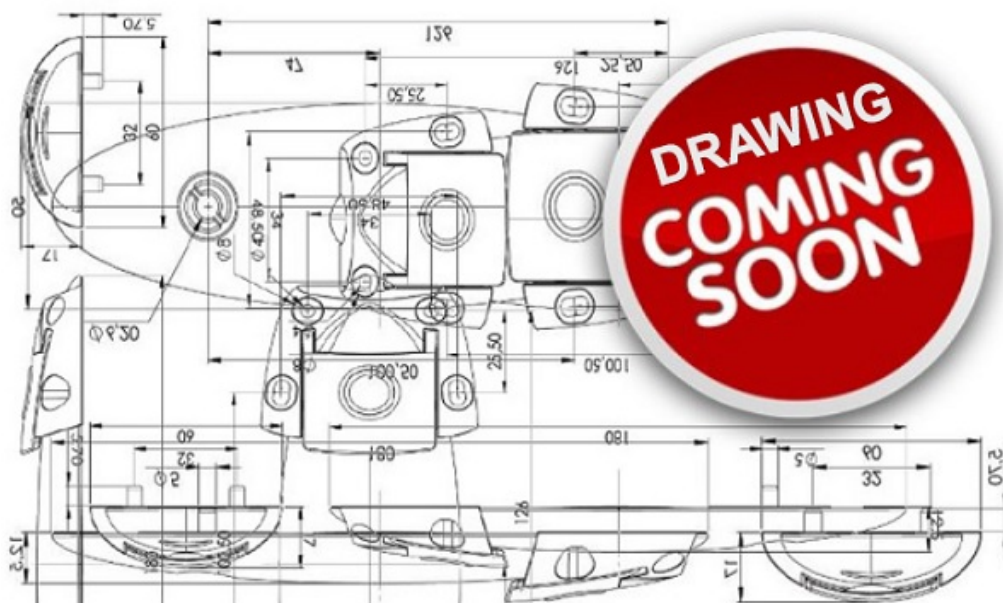

PRODUCT SHEET

Description:

Male Connecting Screw, Bore 8mm, M6x14mm, Steel Bronze Pl.

Item number:

11.06.908-0

Units	Box	Carton	HS Code	Barcode
Pcs.	500	500	7318155898	 5704866106825

SISO A/S

Mileparken 11
DK-2740 Skovlunde
Denmark
VAT: DK 24786013